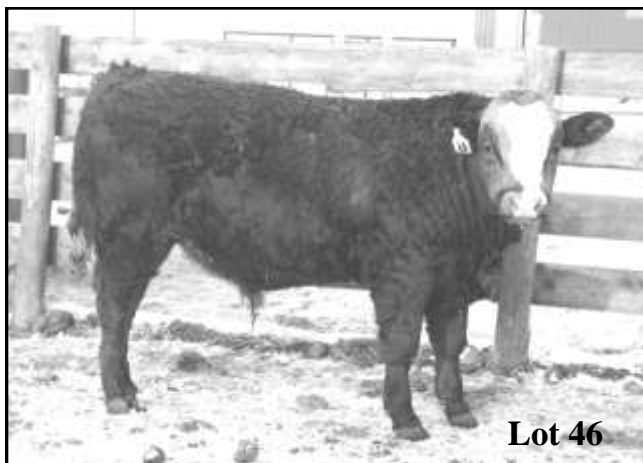

A real nice muscled bull. His testicle size looks extremely impressive. This cow never misses.

Lot 46

**Lot 47**

**47**

**LONE STONE REMI 41W**

**LNK 41W**      **March 1, 2009**      **Purebred**  
 BW: 105      WW:      Polled